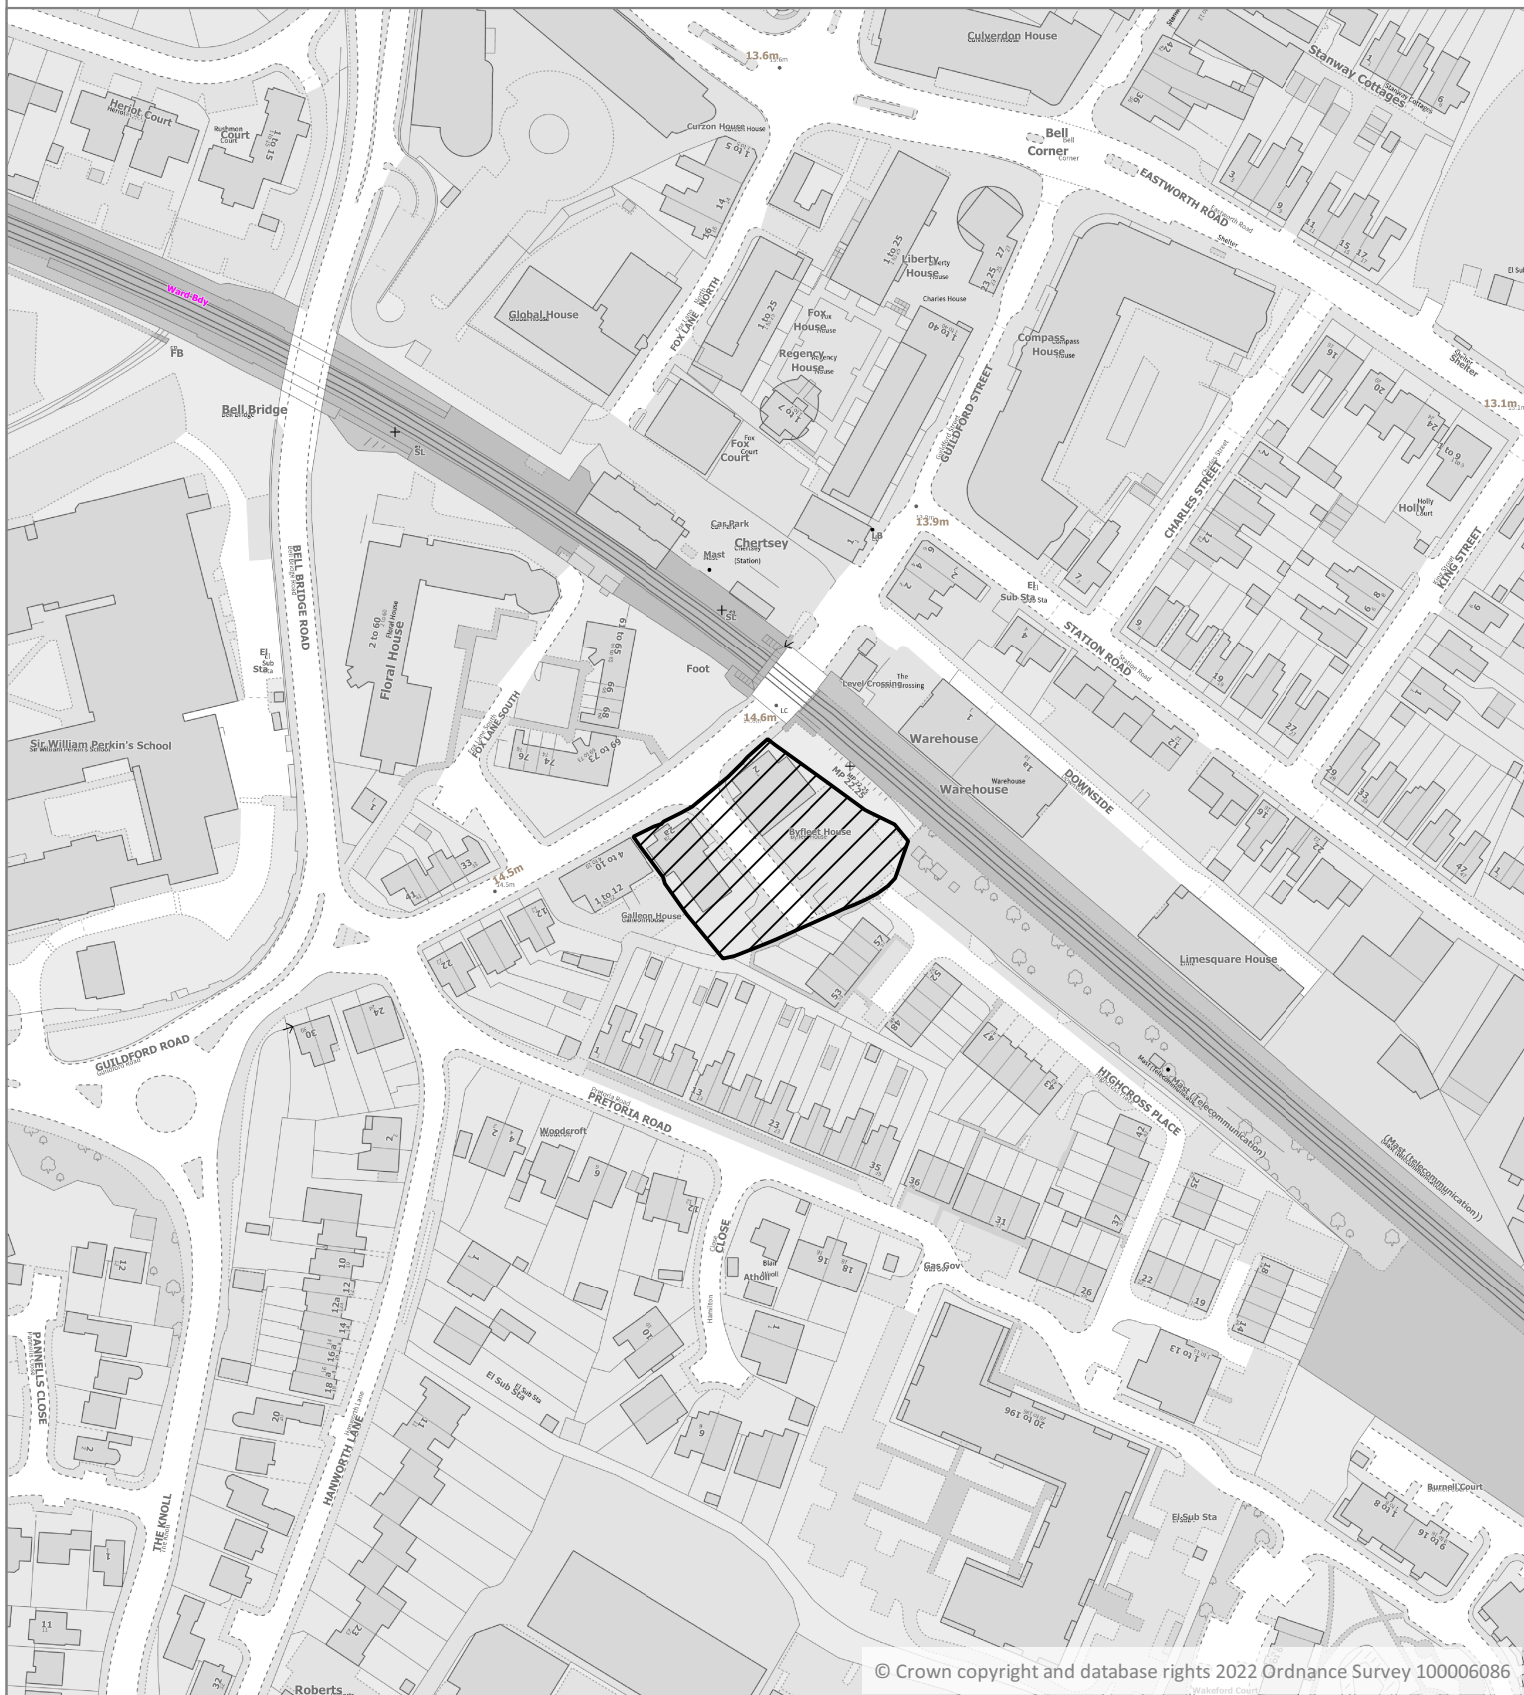

Date: 07/09/2022

Guildford Road, Chertsey

Scale: 1:2,000

0 50 100 m

RU.21/1634